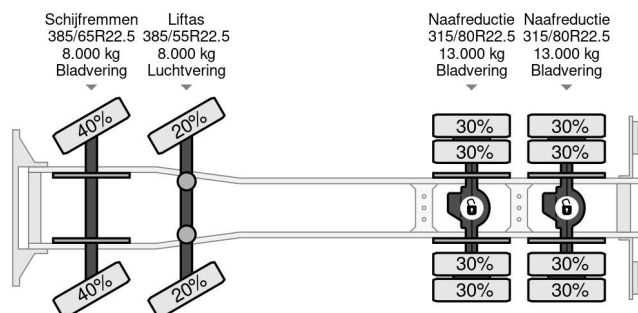

DESCRIPTION

VIDEO AVAILABLE