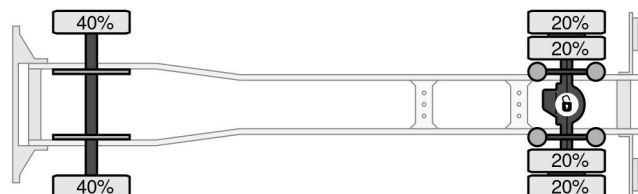

### COMMON

Price	€ 29.950,- ex VAT
Id	MB196817
Make	Mercedes-Benz
Type	1924 4X2 BOX EURO 6 DHOLLANDIA
Year	2017
Mileage	468.512 km
Construction	Box body
Gross weight	19.000 kg
Emissionclass	6

Mercedes-Benz Antos 1924 4X2 BOX EURO 6 DHOLLANDIA

Referentienummer: MB196817

Schijfremmen  
315/70R22.5  
7.500 kg  
Bladvering

Enkelvoudige reductie  
315/70R22.5  
11.500 kg  
Luchtvering

### PROPERTIES

First registration date	16-10-2017
Mot expiry date	17-10-2024
License plate	32-BKB-3
Fuel	Diesel
Transmission	Automatic
Vehicle identification number	WDB96300310196817
Axle configuration	4x2
Axle count	2
Weight	9.520 kg
Cylinder count	6
Power kw	175
Power hp	238
Wheelbase	550 cm
Construction dimensions (l/b/h)	
Load capacity	9.480 kg
Length	954 cm
Width	255 cm