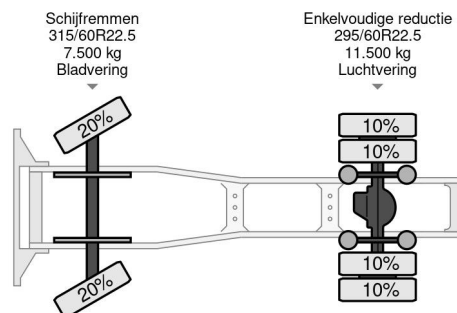

Referentienummer: DA107279