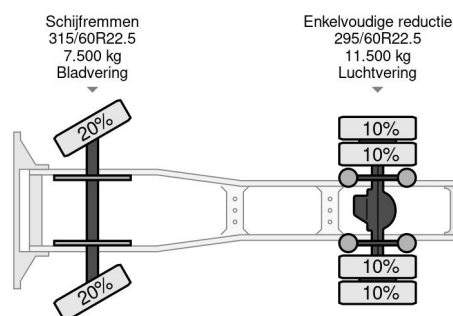

Referentienummer: DA107279