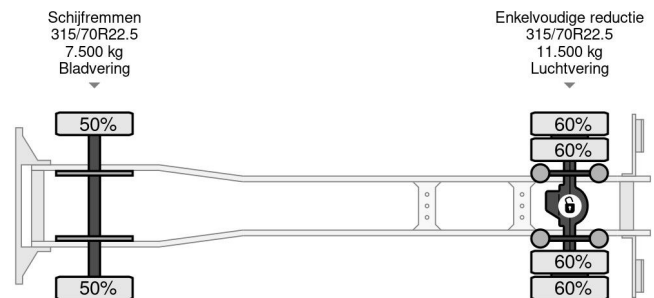

Mercedes-Benz 1933 4X2 CURTAIN SIDE AND BOX + DHOLLANDIA 2.000 KG

COMMON

Price	€ 32.950,- ex VAT
Id	MB196485
Make	Mercedes-Benz
Type	1933 4X2 CURTAIN SIDE AND BOX + DHOLLANDIA 2.000 KG
Year	2017
Mileage	431.854 km
Construction	Box body
Gross weight	19.000 kg
Emissionclass	6

Mercedes-Benz Antos 1933 4X2 CURTAIN SIDE AND BOX +...

Referentienummer: MB196485

PROPERTIES

First registration date	30-10-2017
Mot expiry date	30-10-2024
License plate	61-BKD-1
Fuel	Diesel
Transmission	Automatic
Vehicle identification number	WDB96300310196485
Axle configuration	4x2
Axle count	2
Weight	9.415 kg
Cylinder count	6
Power kw	240
Power hp	326
Wheelbase	550 cm
Construction dimensions (l/b/h)	
Load capacity	9.585 kg
Length	949 cm
Width	255 cm

- Visor

DESCRIPTION

VIDEO AVAILABLE
DHOLLANDIA DHLM.20 2.000 KG
CURTAIN SIDE AND BOX SIDE