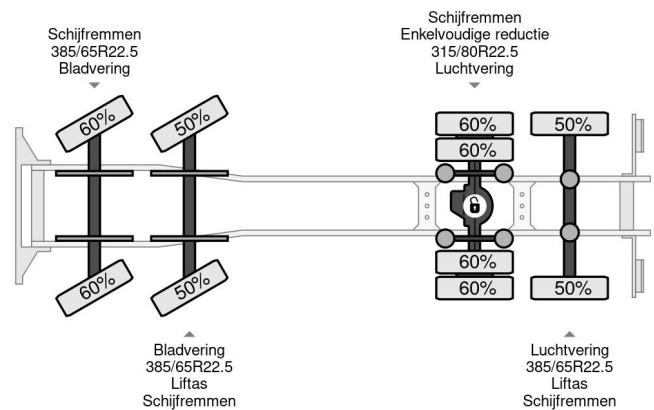

MAN 8X2-4 + HIAB 220C-5 REMOTE + CABLE LIFT AUTOMATIC

COMMON

Price	€ 28.950,- ex VAT
Id	MA055351
Make	MAN
Type	8X2-4 + HIAB 220C-5 REMOTE + CABLE LIFT AUTOMATIC
Year	2009
Mileage	496.021 km
Construction	Cable system
Gross weight	35.000 kg
Emissionclass	4

MAN TGS 35.440 8X2-4 + HIAB 220C-5 REMOTE + CABLE L...

Referentienummer: MA055351

PROPERTIES

First registration date	14-08-2009
Fuel	Diesel
Transmission	Automatic
Vehicle identification number	WMA90SZZ19L055351
Axle configuration	8x2
Axle count	4
Weight	12.125 kg
Power kw	324
Power hp	441
Load capacity	22.875 kg