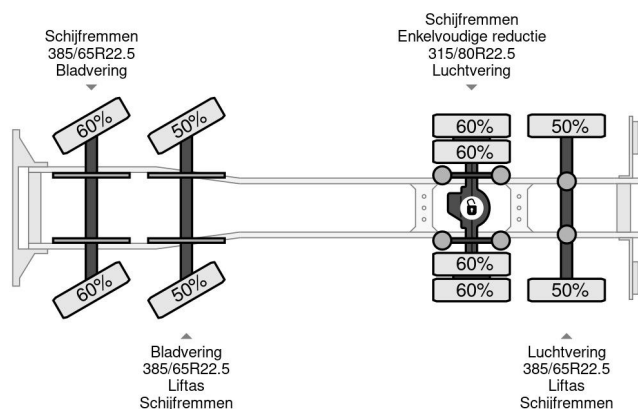

MAN 8X2-4 + HIAB 220C-5 REMOTE + CABLE LIFT AUTOMATIC EURO 4

COMMON

Price	€ 33.950,- ex VAT
Id	MA055351
Make	MAN
Type	8X2-4 + HIAB 220C-5 REMOTE + CABLE LIFT AUTOMATIC EURO 4
Year	2009
Mileage	496.021 km
Construction	Cable system
Gross weight	35.000 kg
Emissionclass	4

MAN TGS 35.440 8X2-4 + HIAB 220C-5 REMOTE + CABLE L...

Referentienummer: MA055351

PROPERTIES

First registration date	14-08-2009
Fuel	Diesel
Transmission	Automatic
Vehicle identification number	WMA90SZZ19L055351
Axle configuration	8x2
Axle count	4
Weight	12.125 kg
Power kw	324
Power hp	441
Load capacity	22.875 kg