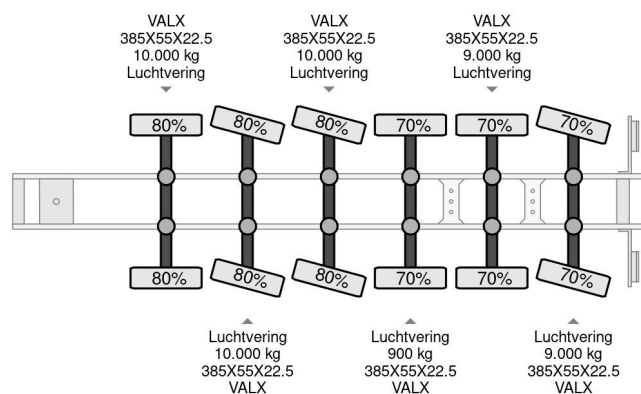

JTF TRAILERS 6 ASSIGE LZV COMBINATIE MET ON-22-XN

Referentienummer: JT164713+ JT164712