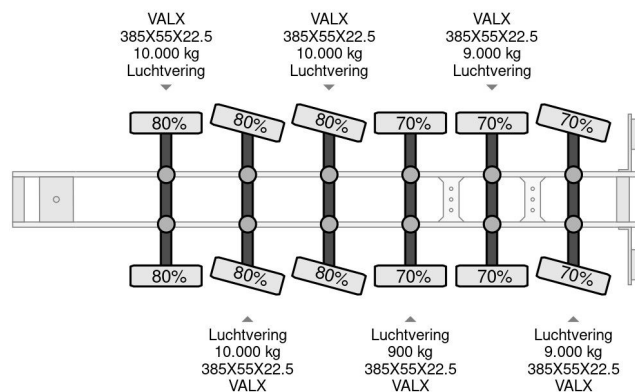

JTF TRAILERS 6 ASSIGE LZV COMBINATIE MET ON-22-XN

Referentienummer: JT164713+ JT164712