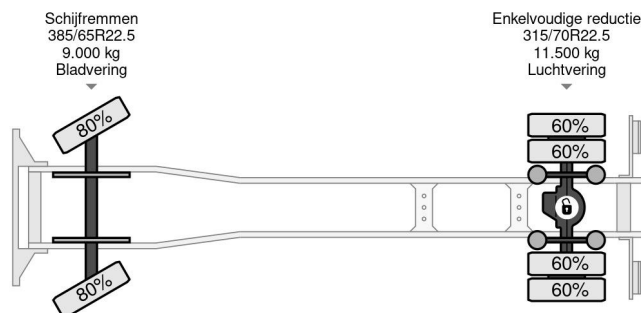

### COMMON

Price	€ 33.950,- ex VAT
Id	VO696738
Make	Volvo
Type	4X2 EURO 6 + HYVALIFT 14 TON
Year	2014
Mileage	611.847 km
Construction	Portal arm system
Gross weight	22.000 kg
Emissionclass	6

Volvo FM 370 4X2 EURO 6 + HYVALIFT 14 TON

### PROPERTIES

First registration date	04-07-2014
Mot expiry date	04-07-2024
License plate	50-BDZ-6
Fuel	Diesel
Transmission	Manual
Vehicle identification number	YV2X922A2EB696738
Axle configuration	4x2
Axle count	2
Weight	10.290 kg
Cylinder count	6
Power kw	278
Power hp	378
Wheelbase	370 cm
Load capacity	11.710 kg
Length	660 cm
Width	254 cm