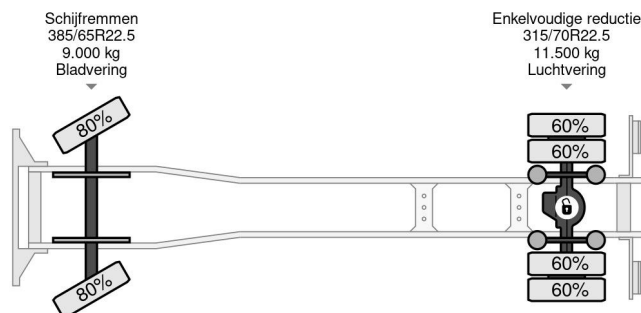

Volvo 4X2 EURO 6 + HYVALIFT 14 TON

COMMON

Price	€ 33.950,- ex VAT
Id	VO696738
Make	Volvo
Type	4X2 EURO 6 + HYVALIFT 14 TON
Year	2014
Mileage	611.847 km
Construction	Portal arm system
Gross weight	22.000 kg
Emissionclass	6

Volvo FM 370 4X2 EURO 6 + HYVALIFT 14 TON

Referentienummer: VO696738

PROPERTIES

First registration date	04-07-2014
Mot expiry date	04-07-2024
License plate	50-BDZ-6
Fuel	Diesel
Transmission	Manual
Vehicle identification number	YV2X922A2EB696738
Axle configuration	4x2
Axle count	2
Weight	10.290 kg
Cylinder count	6
Power kw	278
Power hp	378
Wheelbase	370 cm
Load capacity	11.710 kg
Length	660 cm
Width	254 cm

DESCRIPTION

VIDEO AVAILABLE
HYVA NG2014TAXL
2014
SERIENR: 27406482

3 PEDALS