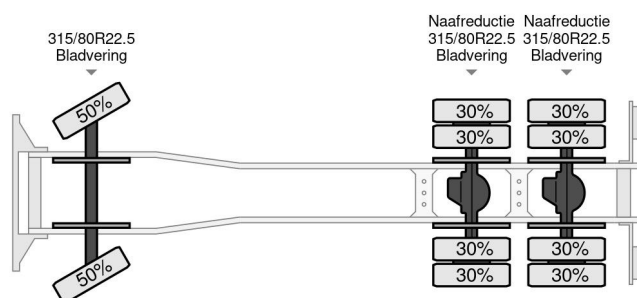

Iveco 6X4 + SCHWING 28-3 REMOTE CONTROL FULL STEEL MANUAL GEAR

COMMON

Price	€ 32.750,- ex VAT
Id	IV047934 - 2
Make	Iveco
Type	6X4 + SCHWING 28-3 REMOTE CONTROL FULL STEEL MANUAL GEAR
Year	1998
Mileage	424.810 km
Construction	Concrete pump
Gross weight	26.000 kg
Emissionclass	2

Iveco Eurotech 6X4 + SCHWING 28-3 REMOTE CONTROL ...
Referentienummer: IV047934 - 2

PROPERTIES

First registration date	08-06-1998
Fuel	Diesel
Transmission	Manual
Vehicle identification number	WJME2NMT00C047934
Axle configuration	6x4
Axle count	3
Lifting height	2.800 cm