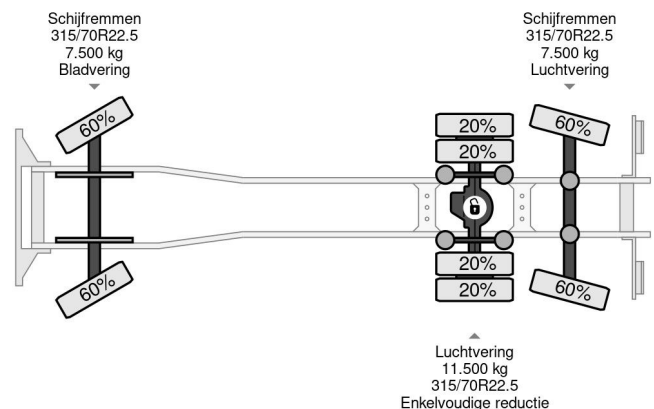

PROPERTIES

First registration date	27-11-2018
Mot expiry date	01-11-2024
License plate	66-BXV-9
Fuel	Diesel
Transmission	Automatic
Vehicle identification number	VF620M163JB000592
Axle configuration	6x2
Axle count	3
Weight	10.900 kg
Cylinder count	6
Power kw	285
Power hp	387
Wheelbase	540 cm
Load capacity	15.600 kg
Length	810 cm
Width	255 cm

Renault D WIDE EURO 6 20 TON HOOK

6x2

Referentienummer: RE000592

DESCRIPTION

VIDEO AVAILABLE