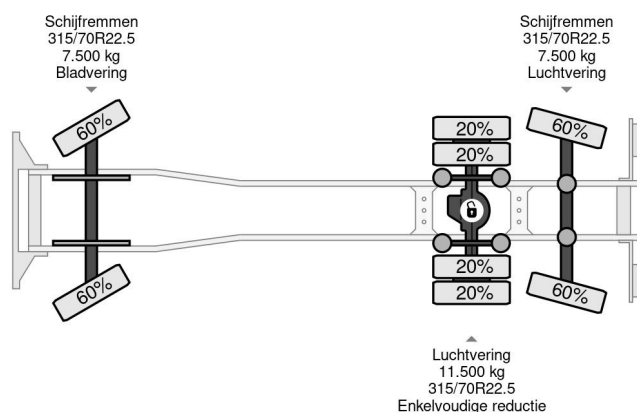

PROPERTIES

First registration date	27-11-2018
Mot expiry date	01-11-2024
License plate	66-BXV-9
Fuel	Diesel
Transmission	Automatic
Vehicle identification number	VF620M163JB000592
Axle configuration	6x2
Axle count	3
Weight	10.900 kg
Cylinder count	6
Power kw	285
Power hp	387
Wheelbase	540 cm
Load capacity	15.600 kg
Length	810 cm
Width	255 cm

Renault D WIDE EURO 6 20 TON HOOK

6x2

Referentienummer: RE000592

DESCRIPTION

VIDEO AVAILABLE