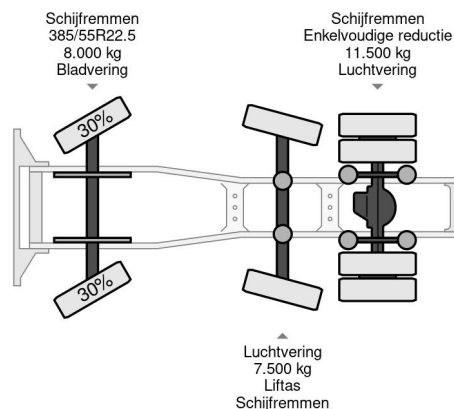

### COMMON

Price	On request ex VAT
Id	VO777414
Make	Volvo
Type	6X2 EURO 6 + STEERING AXLE I-SHIFT
Year	2016
Mileage	911.594 km
Construction	Standard tractor
Gross weight	27.000 kg
Emissionclass	6

Volvo FH 500 6X2 EURO 6 + STEERING AXLE I-SHIFT

### PROPERTIES

First registration date	17-06-2016
Mot expiry date	03-12-2024
License plate	13-BHH-9
Fuel	Diesel
Transmission	Automatic
Vehicle identification number	YV2RT40C2GB777414
Axle configuration	6x2
Axle count	3
Weight	8.860 kg
Cylinder count	6
Power kw	375
Power hp	510
Wheelbase	410 cm
Load capacity	18.140 kg
Length	651 cm
Width	254 cm