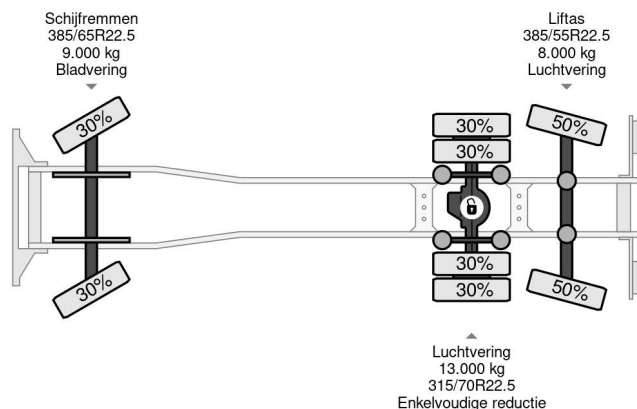

### PROPERTIES

First registration date	20-04-2012
Mot expiry date	04-06-2024
License plate	BZ-VS-27
Fuel	Diesel
Transmission	Automatic
Vehicle identification number	VF624CPA000004176
Axle configuration	6x2
Axle count	3
Weight	18.280 kg
Cylinder count	6
Power kw	346
Power hp	470
Wheelbase	545 cm
Load capacity	9.720 kg
Length	797 cm
Width	255 cm