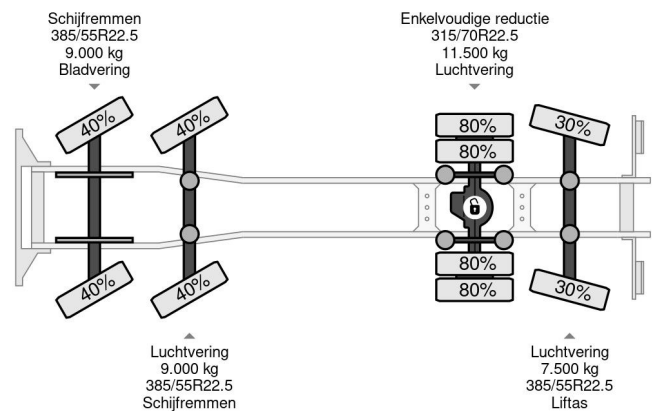

Volvo 8X2 EURO 6 + HMF 8520-O-K6 + REMOTE CONTROL

COMMON

Price	On request ex VAT
Id	VO775886-K
Make	Volvo
Type	8X2 EURO 6 + HMF 8520-O-K6 + REMOTE CONTROL
Year	2015
Mileage	454.253 km
Construction	Truck-mounted crane
Gross weight	40.000 kg
Emissionclass	6

Volvo FH 500 8X2 EURO 6 + HMF 8520-O-K6 + REMOTE C...

Referentienummer: VO775886-K

PROPERTIES

First registration date	06-05-2015
Mot expiry date	06-05-2024
License plate	34-BFZ-1
Fuel	Diesel
Transmission	Automatic
Vehicle identification number	YV2RT40F2FA775886
Axle configuration	8x2
Axle count	4
Weight	26.600 kg
Cylinder count	6
Power kw	375
Power hp	510
Wheelbase	697 cm
Load capacity	13.400 kg
Length	1.071 cm
Width	255 cm