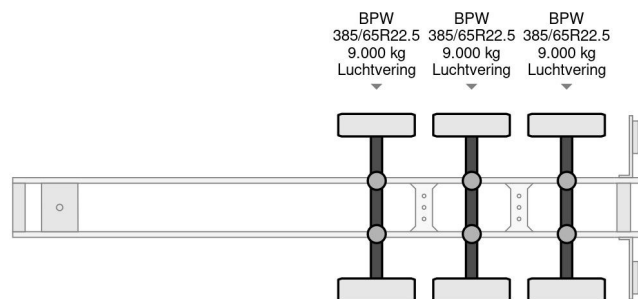

Referentienummer: GR002637-G