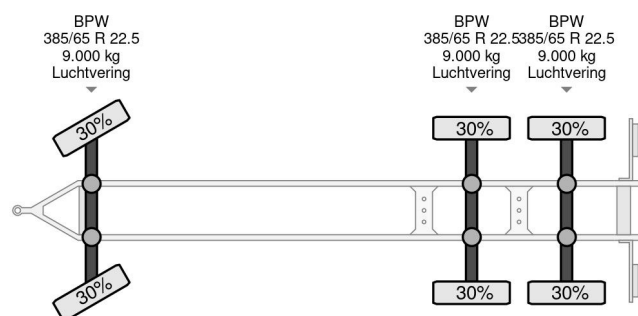

ACCESSORIES

- Aluminium boards

DESCRIPTION