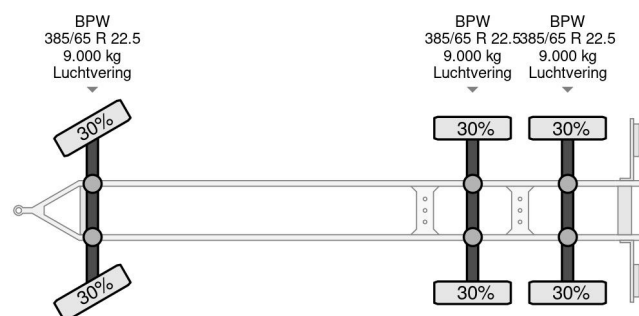

ACCESSORIES

- Aluminium boards

DESCRIPTION