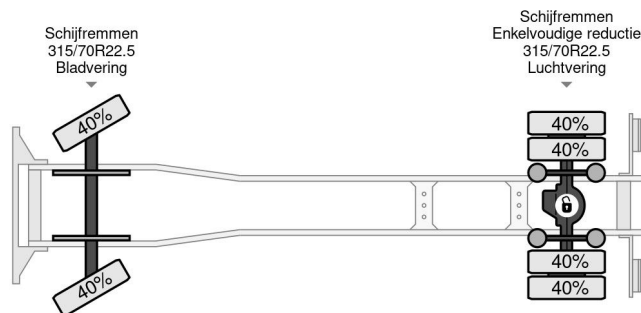

Volvo 4X2 + HMF 760 K3+2 + REMOTE CONTROL

COMMON

Price	€ 16.950,- ex VAT
Id	VO446071-K
Make	Volvo
Type	4X2 + HMF 760 K3+2 + REMOTE CONTROL
Year	2007
Mileage	473.398 km
Construction	Crane
Gross weight	18.000 kg
Emissionclass	4

Volvo FE 280 4X2 + HMF 760 K3+2 + REMOTE CONTROL

Referentienummer: VO446071-K

PROPERTIES

First registration date	01-01-2007
Fuel	Diesel
Transmission	Manual
Vehicle identification number	YV2VBL0A67B446071
Axle configuration	4x2
Axle count	2
Weight	10.525 kg
Power kw	206
Power hp	280
Load capacity	7.475 kg

DESCRIPTION