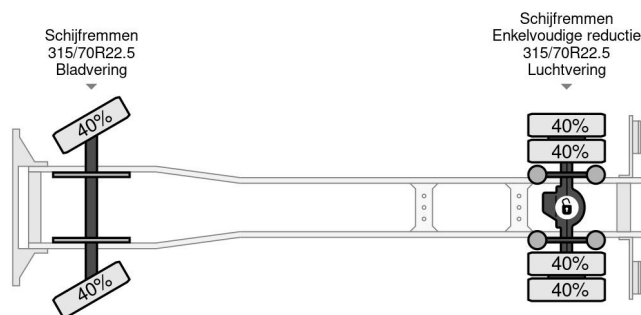

Volvo 4X2 + HMF 760 K3+2 + REMOTE CONTROL

COMMON

Price	€ 16.950,- ex VAT
Id	VO446071-K
Make	Volvo
Type	4X2 + HMF 760 K3+2 + REMOTE CONTROL
Year	2007
Mileage	473.398 km
Construction	Crane
Gross weight	18.000 kg
Emissionclass	4

Volvo FE 280 4X2 + HMF 760 K3+2 + REMOTE CONTROL

Referentienummer: VO446071-K

PROPERTIES

First registration date	01-01-2007
Fuel	Diesel
Transmission	Manual
Vehicle identification number	YV2VBL0A67B446071
Axle configuration	4x2
Axle count	2
Weight	10.525 kg
Power kw	206
Power hp	280
Load capacity	7.475 kg

DESCRIPTION