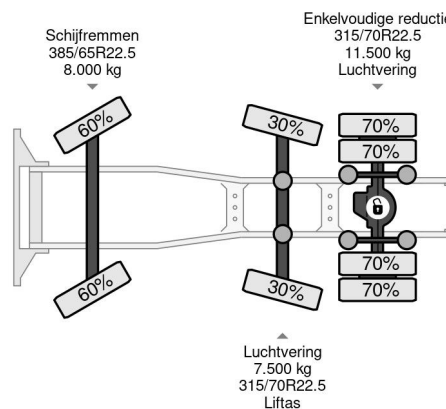

### PROPERTIES

First registration date	30-03-2021
License plate	61-BXV-9
Fuel	Diesel
Transmission	Automatic
Vehicle identification number	YV2RTY0C7MA876450
Axle configuration	6x2
Axle count	3
Weight	9.214 kg
Cylinder count	6
Power kw	345
Power hp	469
Wheelbase	410 cm
Load capacity	17.786 kg
Length	650 cm
Width	255 cm