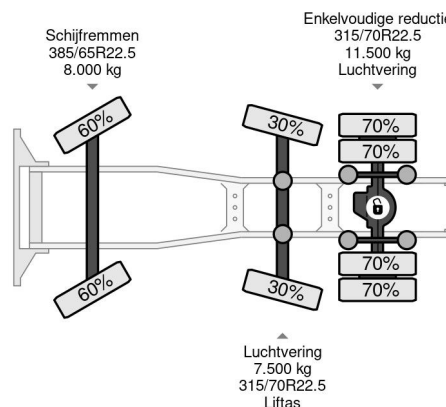

Referentienummer: VO876450