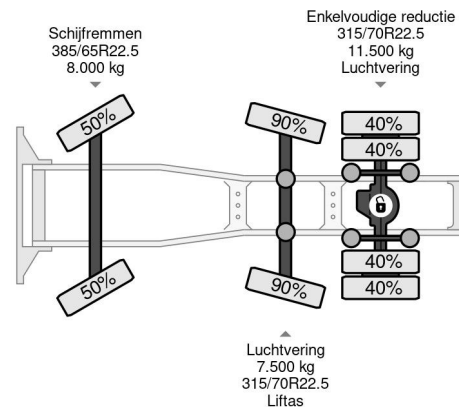

Volvo 6X2 EURO 6D + STEERING AXLE + HYDRAULICS

COMMON

Price	€ 57.950,- ex VAT
Id	VO876522
Make	Volvo
Type	6X2 EURO 6D + STEERING AXLE + HYDRAULICS
Year	2021
Mileage	543.196 km
Construction	Standard tractor
Gross weight	27.000 kg
Emissionclass	6

Volvo FH 460 6X2 EURO 6D + STEERING AXLE + HYDRAU...

Referentienummer: VO876522

PROPERTIES

First registration date	17-03-2021
Mot expiry date	17-03-2022
License plate	62-BXV-9
Fuel	Diesel
Transmission	Automatic
Vehicle identification number	YV2RTY0C6MA876522
Axle configuration	6x2
Axle count	3
Weight	9.214 kg
Cylinder count	6
Power kw	345
Power hp	469
Wheelbase	410 cm
Load capacity	17.786 kg
Length	650 cm
Width	255 cm