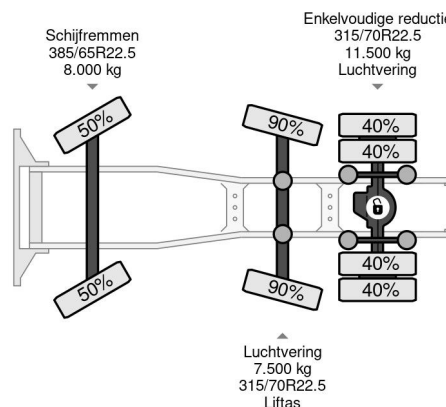

### COMMON

Price	€ 59.900,- ex VAT
Id	VO876522
Make	Volvo
Type	6X2 EURO 6 + STEERING AXLE + HYDRAULICS
Year	2021
Mileage	543.196 km
Construction	Standard tractor
Gross weight	27.000 kg
Emissionclass	6

Volvo FH 460 6X2 EURO 6 + STEERING AXLE + HYDRAULICS

### PROPERTIES

First registration date	17-03-2021
Mot expiry date	17-03-2022
License plate	62-BXV-9
Fuel	Diesel
Transmission	Automatic
Vehicle identification number	YV2RTY0C6MA876522
Axle configuration	6x2
Axle count	3
Weight	9.214 kg
Cylinder count	6
Power kw	345
Power hp	469
Wheelbase	410 cm
Load capacity	17.786 kg
Length	650 cm
Width	255 cm