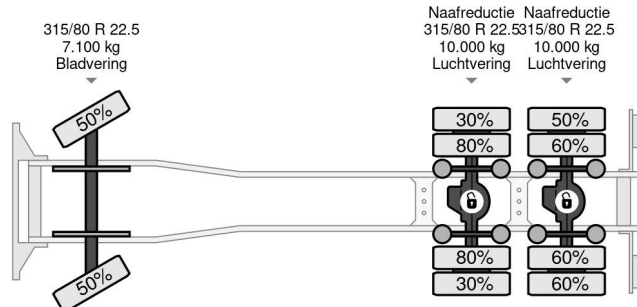

Referentienummer: MB427690-K