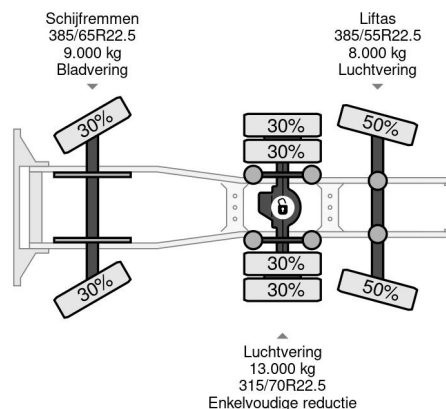

Renault Premium 460 6X2 + HIAB 422 E-8 + REMOTE CON...

Referentienummer: RE004176

PROPERTIES

First registration date	20-04-2012
Mot expiry date	04-06-2024
License plate	BZ-VS-27
Fuel	Diesel
Transmission	Automatic
Vehicle identification number	VF624CPA000004176
Axle configuration	6x2
Axle count	3
Weight	18.280 kg
Cylinder count	6
Power kw	346
Power hp	470
Wheelbase	545 cm
Load capacity	9.720 kg
Length	797 cm
Width	255 cm

DESCRIPTION