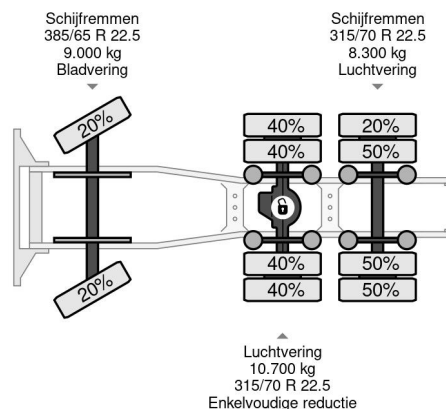

### PROPERTIES

First registration date	29-04-2014
License plate	68-BXV-9
Fuel	Diesel
Transmission	Manual
Vehicle identification number	WMA89XZZXEW197219
Axle configuration	6x2
Axle count	3
Weight	16.160 kg
Cylinder count	6
Power kw	324
Power hp	441
Wheelbase	495 cm
Load capacity	9.840 kg
Length	740 cm
Width	255 cm