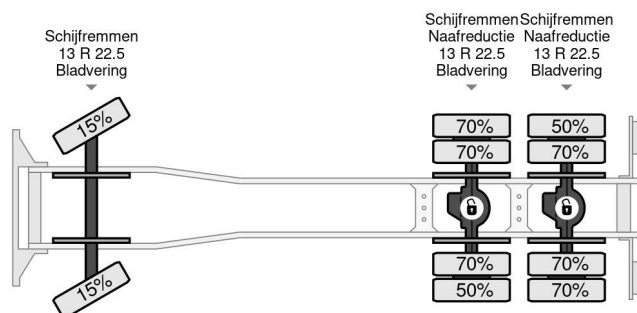

Iveco 6X4 EURO 5 + FASSI F425CXP 4+2 MANUAL + REMOTE + FULL STEEL

COMMON

Price	€ 36.950,- ex VAT
Id	IV191438
Make	Iveco
Type	6X4 EURO 5 + FASSI F425CXP 4+2 MANUAL + REMOTE + FULL STEEL
Year	2007
Mileage	243.148 km
Construction	Open body
Gross weight	26.000 kg
Emissionclass	5

Iveco Trakker 260T33 6X4 EURO 5 + FASSI F425CXP 4+2 ...

Referentienummer: IV191438

PROPERTIES

First registration date	14-12-2007
Fuel	Diesel
Transmission	Manual
Vehicle identification number	WJME2NNS40C191438
Axle configuration	6x4
Axle count	3
Power kw	265
Power hp	360
Construction dimensions (l/b/h)	

DESCRIPTION