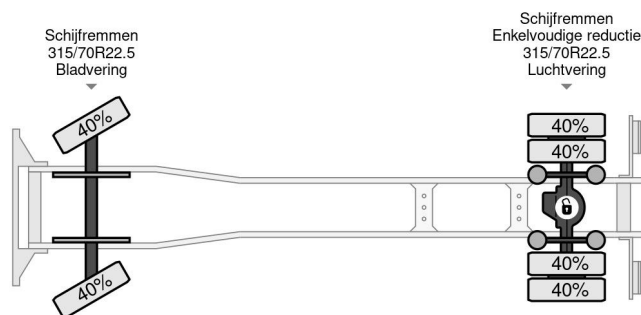

### COMMON

Price	€ 16.950,- ex VAT
Id	VO446071
Make	Volvo
Type	4X2 + HMF 760 K3+2 + REMOTE CONTROL
Year	2007
Mileage	473.398 km
Construction	Open body
Gross weight	18.000 kg
Emissionclass	4

Volvo FE 280 4X2 + HMF 760 K3+2 + REMOTE CONTROL

### PROPERTIES

First registration date	01-01-2007
Fuel	Diesel
Transmission	Manual
Vehicle identification number	YV2VBL0A67B446071
Axle configuration	4x2
Axle count	2
Weight	10.525 kg
Power kw	206
Power hp	280
Construction dimensions (l/b/h)	
Load capacity	7.475 kg