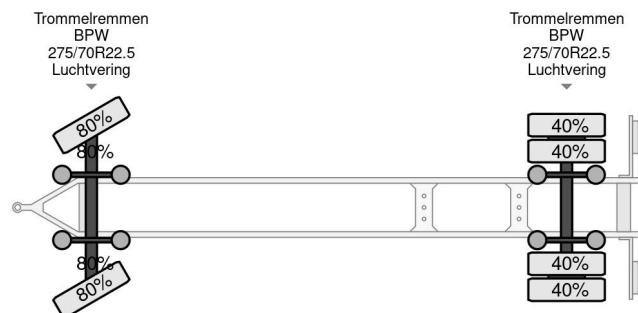

ACCESSORIES

DESCRIPTION