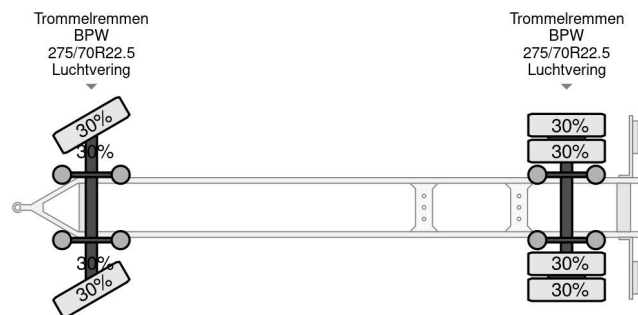

ACCESSORIES

DESCRIPTION