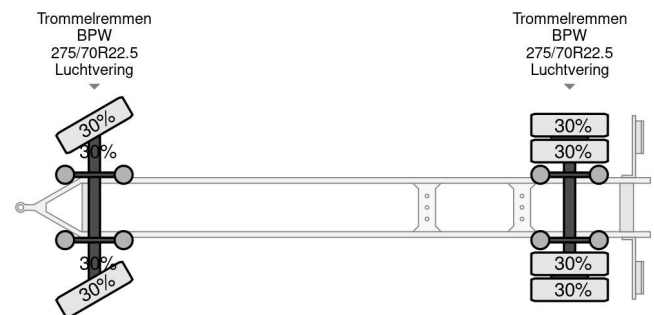

MTDK 2 AS - BPW + BOX 7,35 METER + CARGOLIFT ZEPRO

COMMON

| | |
|--------------|---|
| Price | € 3.750,- ex VAT |
| Id | MTMT2846-2 |
| Make | MTDK |
| Type | 2 AS - BPW + BOX 7,35 METER + CARGOLIFT ZEPRO |
| Year | 2013 |
| Construction | Box body |
| Gross weight | 20.000 kg |

PROPERTIES

| | |
|---------------------------------|-------------------|
| First registration date | 20-08-2013 |
| Vehicle identification number | UMTP220DT3AMT2846 |
| Axle count | 2 |
| Weight | 6.170 kg |
| Construction dimensions (l/b/h) | |
| Load capacity | 13.830 kg |

MTDK 2 AS - BPW + BOX 7,35 METER + CARGOLIFT ZEPRO

Referentienummer: MTMT2846-2

ACCESSORIES

DESCRIPTION