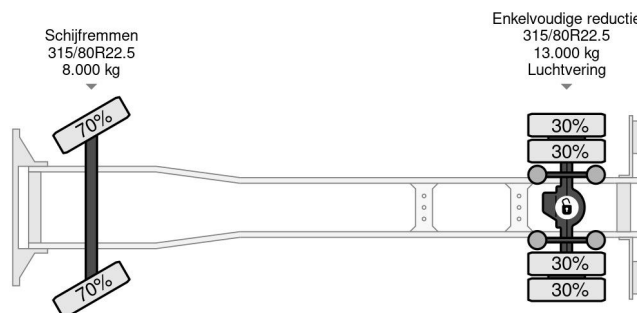

Volvo 4X2 EURO 6 + BOX 7,35 METER + CARGOLIFT ZEPRO

COMMON

Price	€ 23.950,- ex VAT
Id	VO707159-2
Make	Volvo
Type	4X2 EURO 6 + BOX 7,35 METER + CARGOLIFT ZEPRO
Year	2014
Mileage	493.183 km
Construction	Box body
Gross weight	18.000 kg
Emissionclass	6

Volvo FM 370 4X2 EURO 6 + BOX 7,35 METER + CARGOLI...

Referentienummer: VO707159-2

PROPERTIES

First registration date	22-10-2014
Fuel	Diesel
Transmission	Automatic
Vehicle identification number	YV2X922A8FB707159
Axle configuration	4x2
Axle count	2
Weight	10.115 kg
Power kw	278
Power hp	378
Construction dimensions (l/b/h)	
Load capacity	7.885 kg