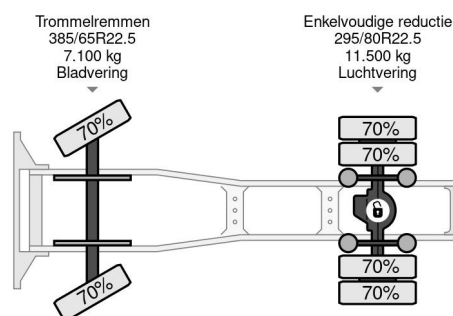

Referentienummer: VO677321