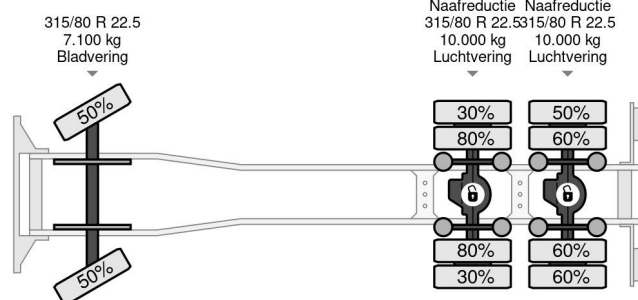

Referentienummer: MB427690