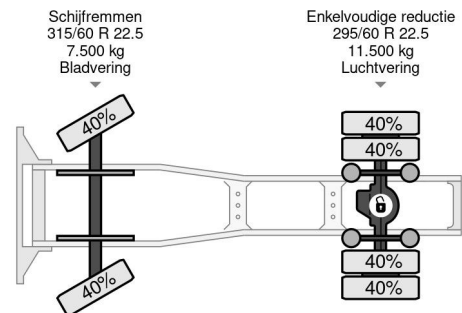

Referentienummer: DA153954