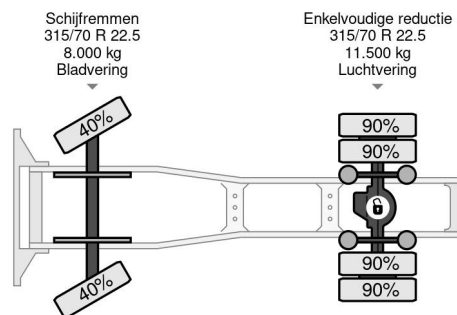

Referentienummer: DA163145