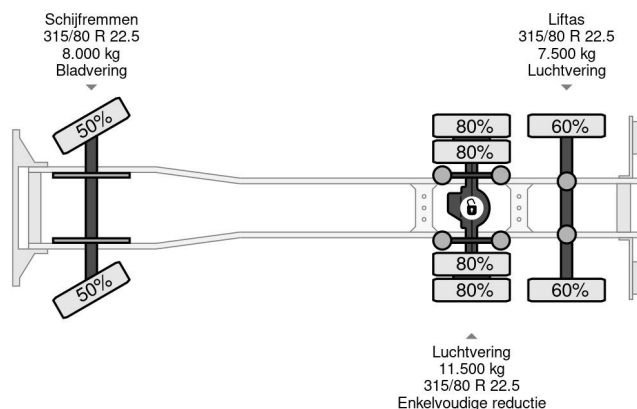

Referentienummer: VO502604