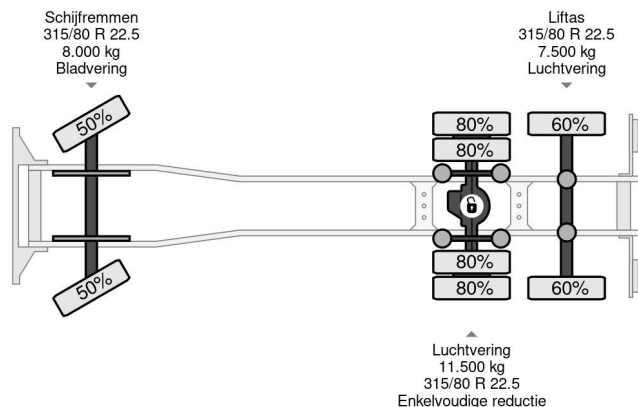

## COMMON

Price	€ 34.750,- ex VAT
Id	VO502604-K
Make	Volvo
Type	6X2 EURO 4 + PALFINGER PK12502 + REMOTE + KIPPER
Year	2008
Mileage	433.235 km
Construction	Crane
Gross weight	26.000 kg
Emissionclass	4

Volvo FE 320 6X2 EURO 4 + PALFINGER PK12502 + REMO...

Referentienummer: VO502604-K

## PROPERTIES

First registration date	26-03-2008
Fuel	Diesel
Transmission	Manual
Vehicle identification number	YV2VBN0C28B502604
Axle configuration	6x2
Axle count	3
Weight	12.460 kg
Power kw	235
Power hp	320
Load capacity	13.540 kg