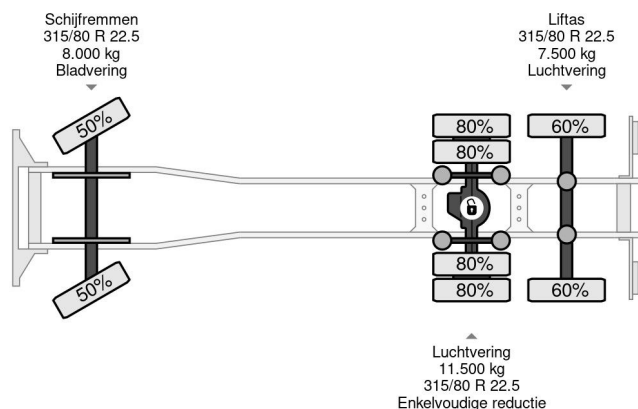

### COMMON

Price	€ 31.950,- ex VAT
Id	VO502604-K
Make	Volvo
Type	6X2 EURO 4 + PALFINGER PK12502 + REMOTE + KIPPER
Year	2008
Mileage	433.235 km
Construction	Crane
Gross weight	26.000 kg
Emissionclass	4

Volvo FE 320 6X2 EURO 4 + PALFINGER PK12502 + REMO...

Referentienummer: VO502604-K

### PROPERTIES

First registration date	26-03-2008
Fuel	Diesel
Transmission	Manual
Vehicle identification number	YV2VBN0C28B502604
Axle configuration	6x2
Axle count	3
Weight	12.460 kg
Power kw	235
Power hp	320
Load capacity	13.540 kg