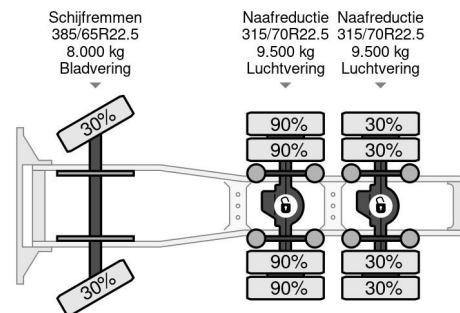

Mercedes-Benz 6X4 EURO 6 - BIG AXLES + HYDRAULICS TIPPER

COMMON

Price	€ 46.950,- ex VAT
Id	MB239250
Make	Mercedes-Benz
Type	6X4 EURO 6 - BIG AXLES + HYDRAULICS TIPPER
Year	2018
Mileage	585.225 km
Construction	Standard tractor
Gross weight	27.000 kg
Emissionclass	6

Mercedes-Benz Actros 2653 6X4 EURO 6 - BIG AXLES + HY...

Referentienummer: MB239250

PROPERTIES

First registration date	12-07-2018
Mot expiry date	11-07-2024
License plate	64-BXV-9
Fuel	Diesel
Transmission	Automatic
Vehicle identification number	WDB96342410239250
Axle configuration	6x4
Axle count	3
Weight	9.950 kg
Cylinder count	6
Power kw	390
Power hp	530
Wheelbase	460 cm
Load capacity	17.050 kg
Length	680 cm
Width	255 cm