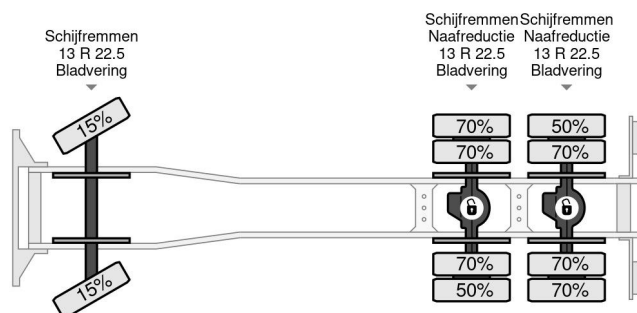

PROPERTIES

First registration date	14-12-2007
Fuel	Diesel
Transmission	Manual
Vehicle identification number	WJME2NNS40C191438
Axle configuration	6x4
Axle count	3
Power kw	265
Power hp	360

ACCESSORIES

- Air conditioning
- Aluminium fuel tank
- Anti-lock braking system
- Anti-lock braking system
- Coupling
- Cruise control
- Electrically adjustable door mirrors
- Electrically operated windows
- Heavy duty engine brake
- Leaf spring suspension
- Power take-off (PTO)
- PTO
- Radio/CD player
- Toolbox
- Visor

Iveco Trakker 260T33 6X4 EURO 5 + FASSI F425CXP 4+2 ...

Referentienummer: IV191438-K

DESCRIPTION