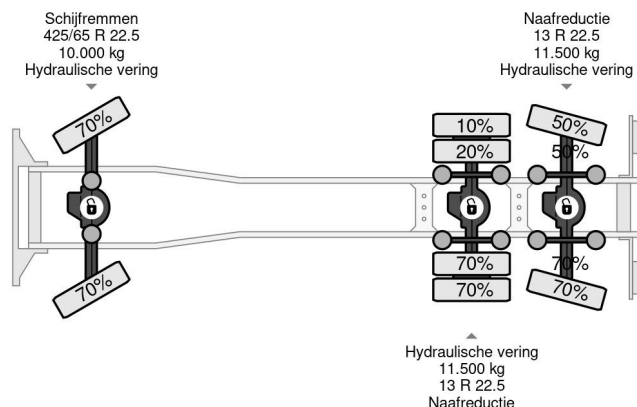

MAN 6X6 E5 TIPPER + PALFINGER EPSILON

COMMON

Price	€ 45.950,- ex VAT
Id	MA580514
Make	MAN
Type	6X6 E5 TIPPER + PALFINGER EPSILON
Year	2011
Mileage	456.118 km
Construction	Tipper
Gross weight	33.000 kg
Emissionclass	5

MAN TGS 33.400 6X6 E5 TIPPER + PALFINGER EPSILON

Referentienummer: MA580514

PROPERTIES

First registration date	28-11-2011
License plate	BZ-PN-64
Fuel	Diesel
Transmission	Manual
Vehicle identification number	WMA56SZZ0CM580514
Axle configuration	6x6
Axle count	3
Weight	18.425 kg
Construction dimensions (l/b/h)	
Load capacity	14.575 kg

DESCRIPTION