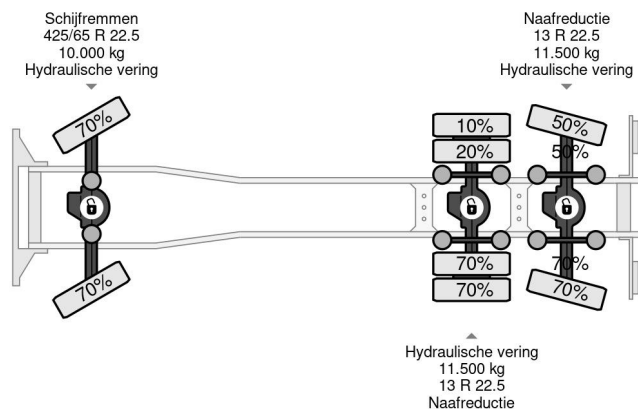

MAN 6X6 E5 TIPPER + PALFINGER EPSILON

COMMON

Price	€ 45.950,- ex VAT
Id	MA580514-K
Make	MAN
Type	6X6 E5 TIPPER + PALFINGER EPSILON
Year	2011
Mileage	456.119 km
Construction	Crane
Gross weight	33.000 kg
Emissionclass	5

MAN TGS 33.400 6X6 E5 TIPPER + PALFINGER EPSILON

Referentienummer: MA580514-K

PROPERTIES

First registration date	28-11-2011
License plate	BZ-PN-64
Fuel	Diesel
Transmission	Manual
Vehicle identification number	WMA56SZZ0CM580514
Axle configuration	6x6
Axle count	3
Weight	18.425 kg
Load capacity	14.575 kg

DESCRIPTION