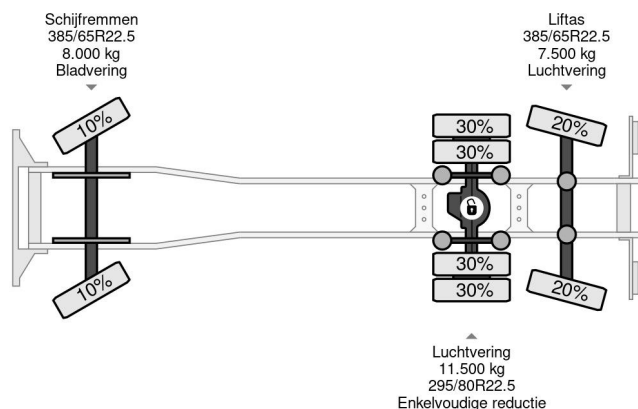

DAF 6X2 EURO 6 + CARRIER SUPRA 850 + DHOLLANDIA LAADKLEP

COMMON

Price	€ 23.950,- ex VAT
Id	DA065016
Make	DAF
Type	6X2 EURO 6 + CARRIER SUPRA 850 + DHOLLANDIA LAADKLEP
Year	2015
Mileage	930.898 km
Construction	Refrigerated/freezer transport
Gross weight	27.000 kg
Emissionclass	6

DAF XF 440 6X2 EURO 6 + CARRIER SUPRA 850 + DHOLL...

Referentienummer: DA065016

PROPERTIES

First registration date	03-06-2015
Mot expiry date	11-06-2024
License plate	86-BGB-1
Fuel	Diesel
Transmission	Automatic
Vehicle identification number	XLRASH4100G065016
Axle configuration	6x2
Axle count	3
Weight	13.255 kg
Cylinder count	6
Power kw	320
Power hp	435
Wheelbase	645 cm
Construction dimensions (l/b/h)	
Load capacity	13.745 kg
Length	1.023 cm
Width	260 cm