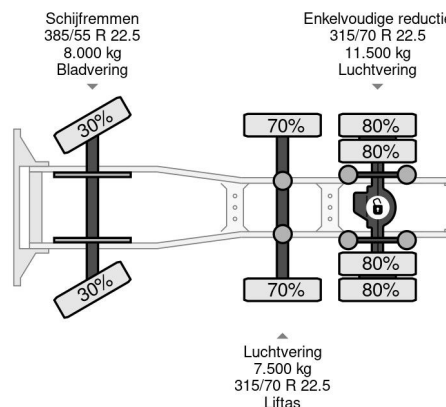

MAN 6X2 EURO 6

COMMON

Price	€ 21.950,- ex VAT
Id	MA102630
Make	MAN
Type	6X2 EURO 6
Year	2018
Mileage	708.594 km
Construction	Standard tractor
Gross weight	26.000 kg
Emissionclass	6

PROPERTIES

First registration date	21-08-2018
Fuel	Diesel
Transmission	Automatic
Vehicle identification number	WMA24XZZ0JP102630
Axle configuration	6x2
Axle count	3
Weight	8.372 kg
Cylinder count	6
Power kw	338
Power hp	460
Load capacity	17.628 kg

MAN TGX 26.460 6X2 EURO 6

Referentienummer: MA102630

DESCRIPTION