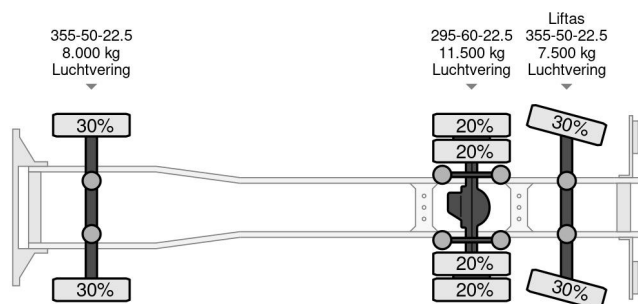

Referentienummer: DA036785