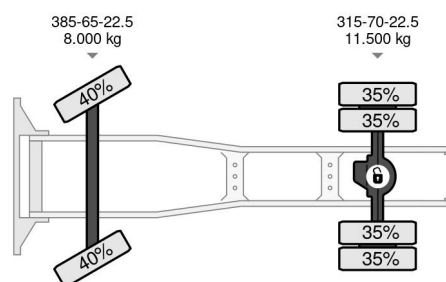

Referentienummer: da110695